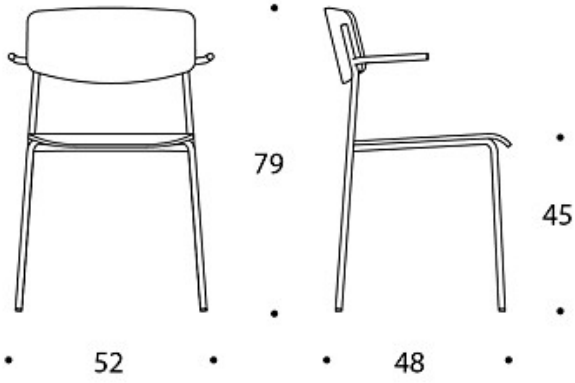

### FABRIC CONSUMPTION:

**Seat:** 0.5 m / 2 pcs  
**Backrest:** 0.3 m

---

### WEIGHT:

**With four leg base:** 5,11 kg  
**With four leg base and armrests:** 5,41 kg

---

### FEATURES:

- Chair with armrests can be hung on the tabletop
- Stackable
- Available with upholstery
- Chair without armrests is available with row connection

Dimensional drawing:

684808

684860