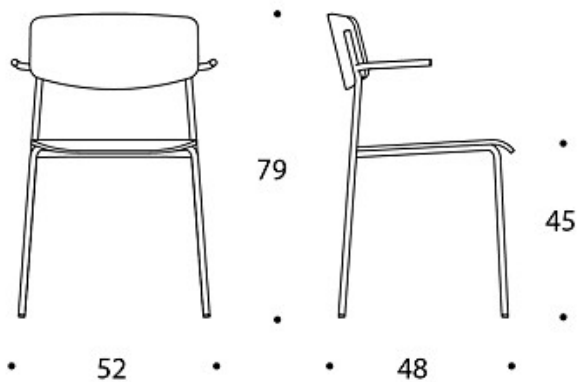

### WEIGHT:

**With four leg base:** 5,11 kg  
**With four leg base and armrests:** 5,41 kg

---

### FEATURES:

- Chair with armrests can be hung on the tabletop
- Stackable
- Available with upholstery
- Chair without armrests is available with row connection

---

### CARBON FOOTPRINT:

**Elly 684860:** 17.16 kg CO<sub>2</sub>e

Dimensional drawing:

684808

684860