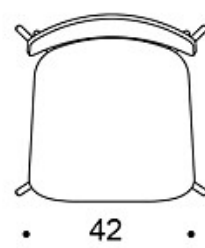

### WEIGHT:

**With four leg base:** 5,11 kg  
**With four leg base and armrests:** 5,41 kg

---

### FEATURES:

- Chair with armrests can be hung on the tabletop
- Stackable
- Available with upholstery
- Chair without armrests is available with row connection

Dimensional drawing:

684808

684860