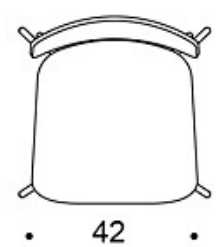

### WEIGHT:

**With four leg base:** 5,11 kg  
**With four leg base and armrests:** 5,41 kg

---

### FEATURES:

- Chair with armrests can be hung on the tabletop
- Stackable
- Available with upholstery
- Chair without armrests is available with row connection

---

### CARBON FOOTPRINT:

**Elly 684860:** 17.16 kg CO<sub>2</sub>e

Dimensional drawing:

684808

684860