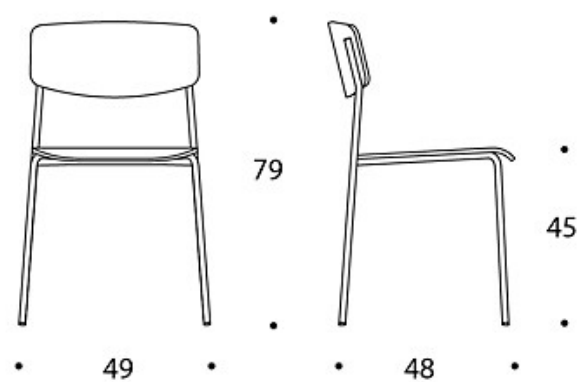

### WEIGHT:

**With four leg base:** 5,11 kg  
**With four leg base and armrests:** 5,41 kg

---

### FEATURES:

- Chair with armrests can be hung on the tabletop
- Stackable
- Available with upholstery
- Chair without armrests is available with row connection

---

### CARBON FOOTPRINT:

**Elly 684860:** 17.16 kg CO<sub>2</sub>e

Dimensional drawing:

684808

684860