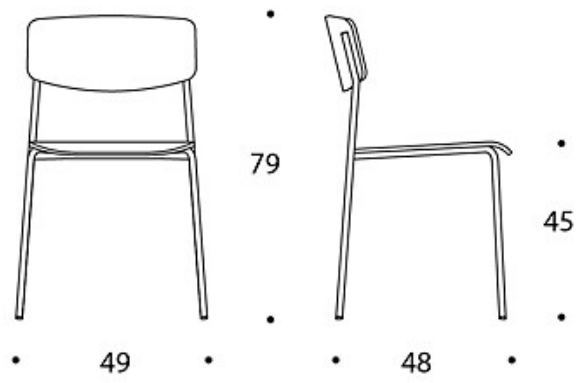

### FABRIC CONSUMPTION:

**Seat:** 0.5 m / 2 pcs  
**Backrest:** 0.3 m

---

### WEIGHT:

**With four leg base:** 5,11 kg  
**With four leg base and armrests:** 5,41 kg

---

### FEATURES:

- Chair with armrests can be hung on the tabletop
- Stackable
- Available with upholstery
- Chair without armrests is available with row connection

Dimensional drawing:

684808

684860