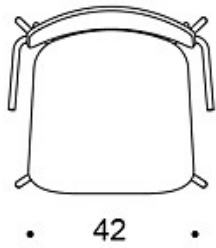

### WEIGHT:

**With four leg base:** 5,11 kg  
**With four leg base and armrests:** 5,41 kg

---

### FEATURES:

- Chair with armrests can be hung on the tabletop
- Stackable
- Available with upholstery
- Chair without armrests is available with row connection

Dimensional drawing:

684808

684860