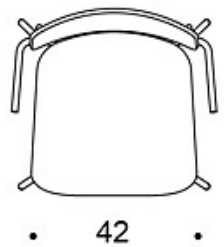

### WEIGHT:

**With four leg base:** 5,11 kg  
**With four leg base and armrests:** 5,41 kg

---

### FEATURES:

- Chair with armrests can be hung on the tabletop
- Stackable
- Available with upholstery
- Chair without armrests is available with row connection

---

### CARBON FOOTPRINT:

**Elly 684860:** 17.16 kg CO<sub>2</sub>e

Dimensional drawing:

684808

684860